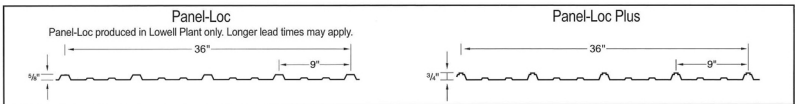

Deluxe Metal Color Chart

CENTRAL GUARD™

Powered by Valspar's WeatherX™ technology

Available in 26 and 29 gauge

29g: Brilliant (G90 galvanized)/
Arctic* (Galvalume)
26g: Brilliant* (Galvalume)

* Meets ENERGY STAR® requirements for steep slope roofs.

Paint for all colors is provided by **valspar**